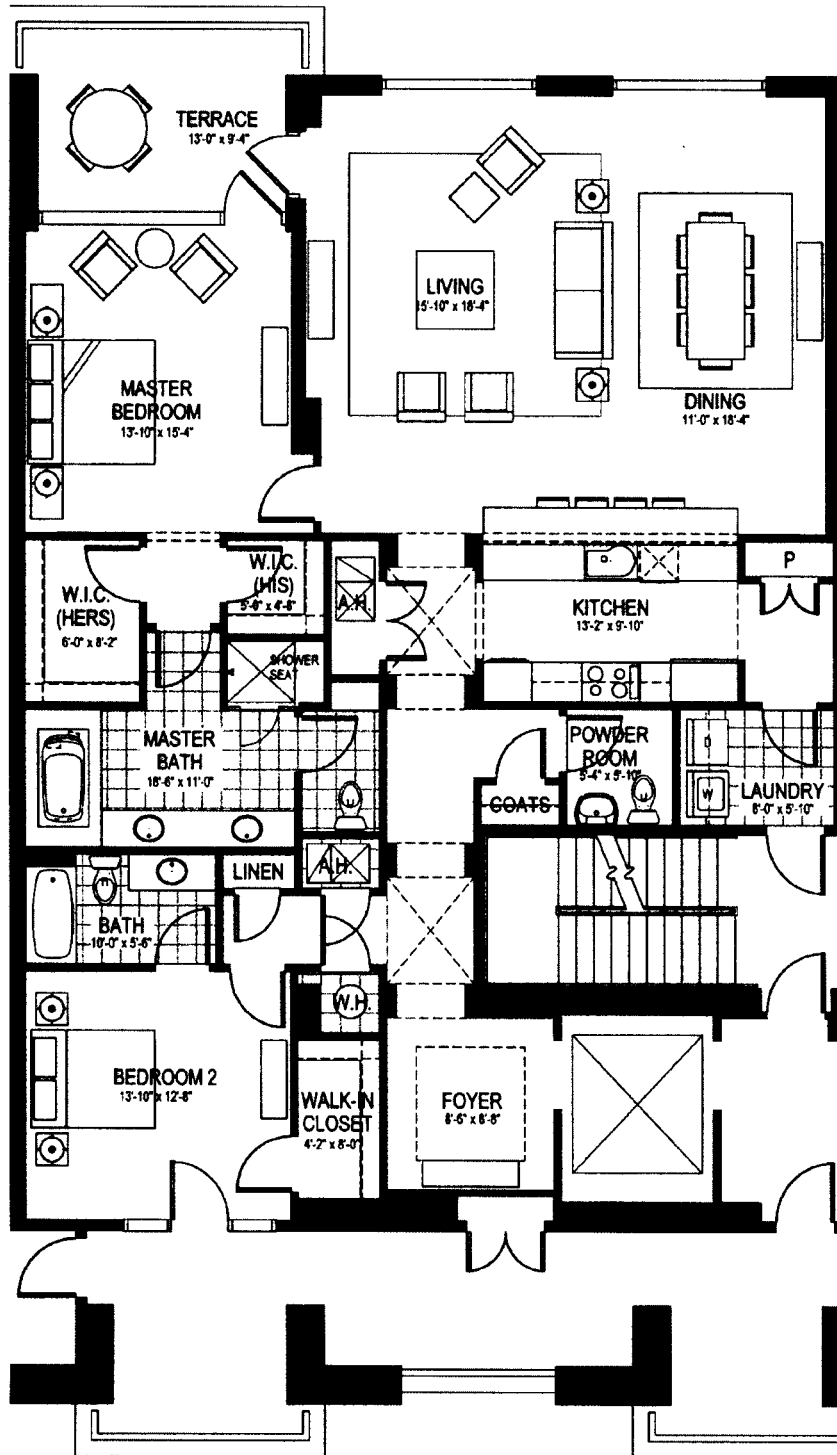

T
tides

B

PLAN 4

2,087
HEATED SQ FT

RENDERINGS MAY VARY IN DETAIL. WE RESERVE THE RIGHT TO ALTER HOME SPECIFICATIONS AND PRICING WITHOUT NOTICE OR OBLIGATION. 